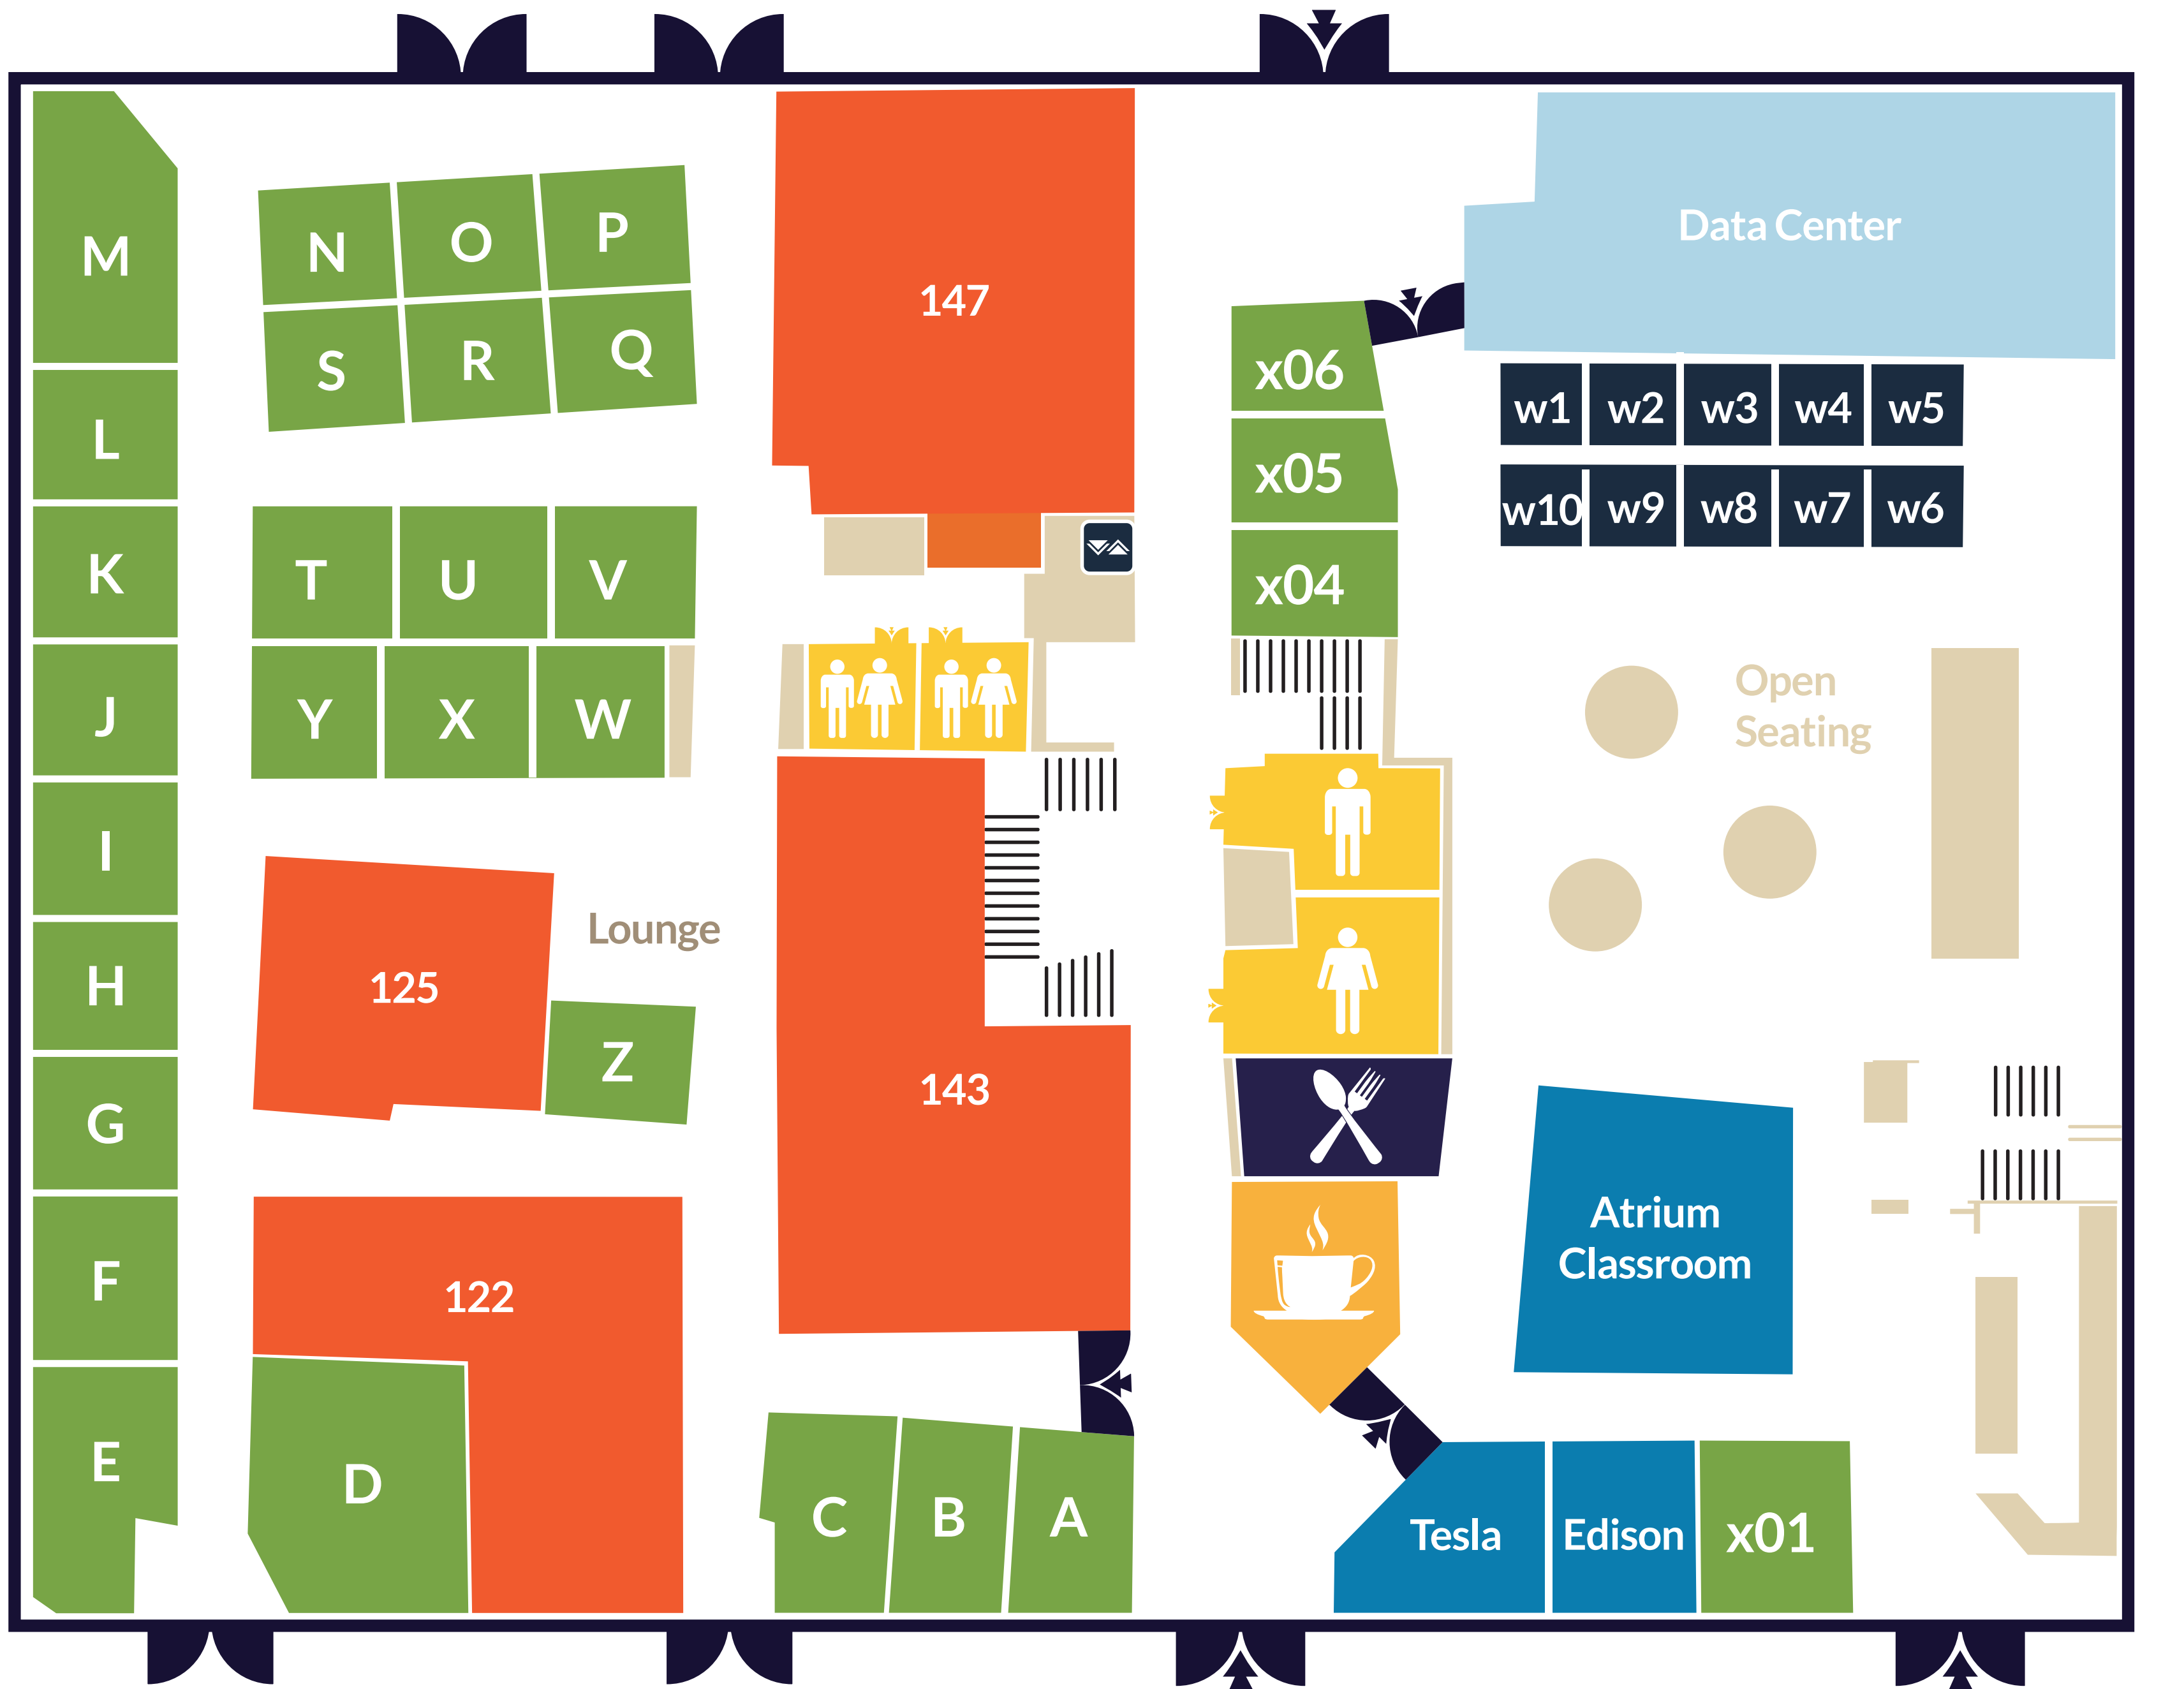

# Cruzioworks Directory

Looking for one of our awesome tenants? *Look no further!*

SENTINEL CAFE

BREAK ROOM

ELEVATOR

RESTROOMS

MEETING ROOMS

Atrium Classroom

Edison

Tesla

Cedar Street

South Street